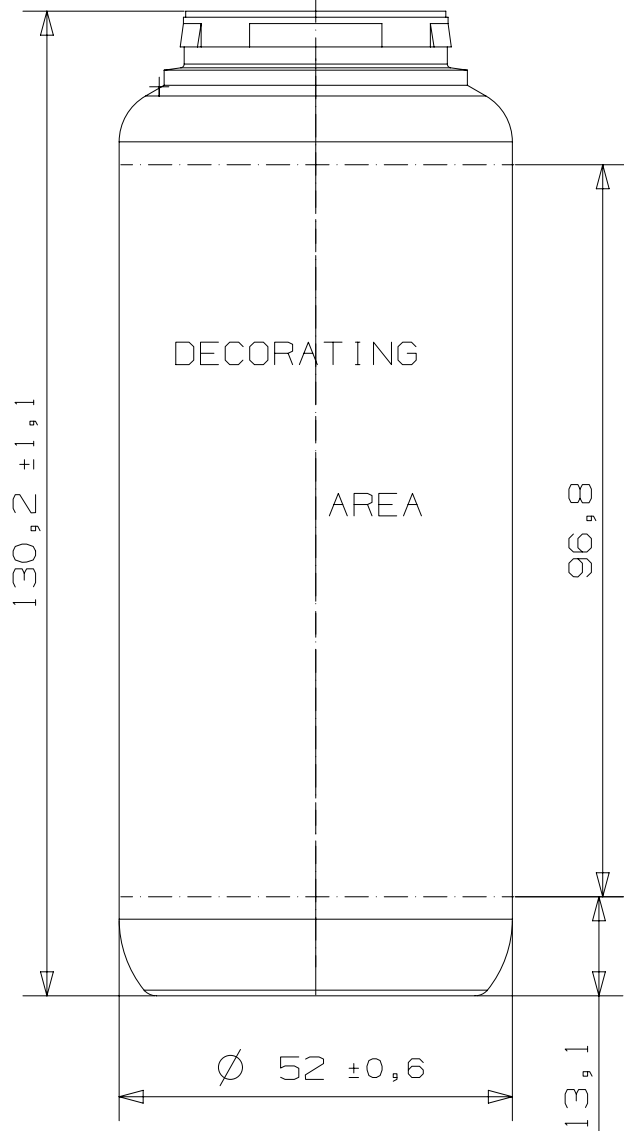

AIR INTAKE

*AVERAGE DIAMETER ON 4 CLIPS

müller+krempel

19.100.13

müller+krempel
19.100.13

SEE NFT 58000 NORM NORMALE CLASS ON DIMENSIONS WITHOUT TOLERANCES

D	11.07.17	UPDATE TITLE BLOCKS	
ISSUE	DATE	MODIFICATIONS	
		ALL REPRODUCTION OR COMMUNICATION OF THIS INFORMATION TO A THIRD PARTY IS STRICTLY FORBIDDEN WITHOUT RPC BRAMLAGE WRITTEN AUTHORISATION	
		VEGA 200ML AIRFREE	
DRAWN : DORU		DATE : 07.04.10	RAW MATERIAL : PP + COEX
CHECKED: DERO		DATE : 11.07.17	WEIGHT : 27.5 ± 1.5g
SCALE : WITHOUT		ISSUE : D	BRIMFUL CAPACITY AFTER DELAMINATION : 221 ± 6ml
		P35 NECK	
			
		CUSTOMER: STANDARD	
		DRAWING NUMBER: WEB-10_037	
		RPC BRAMLAGE - Bellignat 5 rue Castellion 01117 OYONNAX Cedex FRANCE Tel: (+33) 474 817 481 Fax: (+33) 474 817 485	
		REFERENCE: 6501403...	