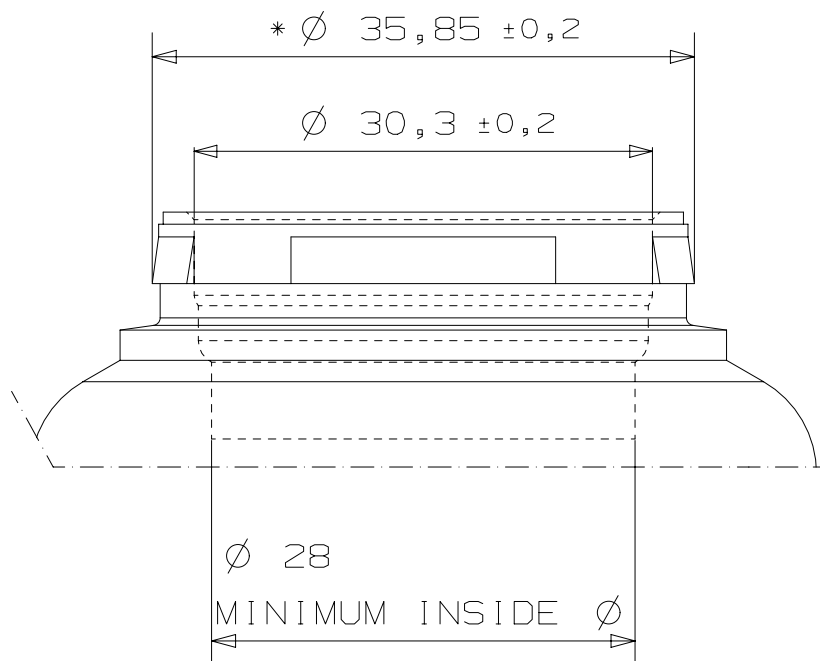

AIR INTAKE

*AVERAGE DIAMETER ON 4 CLIPS

müller+krempel

19.100.13

müller+krempel
19.100.13

SEE NFT 58000 NORM NORMALE CLASS ON DIMENSIONS WITHOUT TOLERANCES

D	11.07.17	UPDATE TITLE BLOCKS	
ISSUE	DATE	MODIFICATIONS	
		ALL REPRODUCTION OR COMMUNICATION OF THIS INFORMATION TO A THIRD PARTY IS STRICTLY FORBIDDEN WITHOUT RPC BRAMLAGE WRITTEN AUTHORISATION	
		VEGA 200ML AIRFREE	
DRAWN : DORU		DATE : 07.04.10	RAW MATERIAL : PP + COEX
CHECKED: DERO		DATE : 11.07.17	WEIGHT : 27.5 ± 1.5g
SCALE : WITHOUT		ISSUE : D	BRIMFUL CAPACITY AFTER DELAMINATION : 221 ± 6ml
		P35 NECK	
			
		CUSTOMER: STANDARD	
		DRAWING NUMBER: WEB-10_037	
		RPC BRAMLAGE - Bellignat 5 rue Castellion 01117 OYONNAX Cedex FRANCE Tel: (+33) 474 817 481 Fax: (+33) 474 817 485	
		REFERENCE: 6501403...	