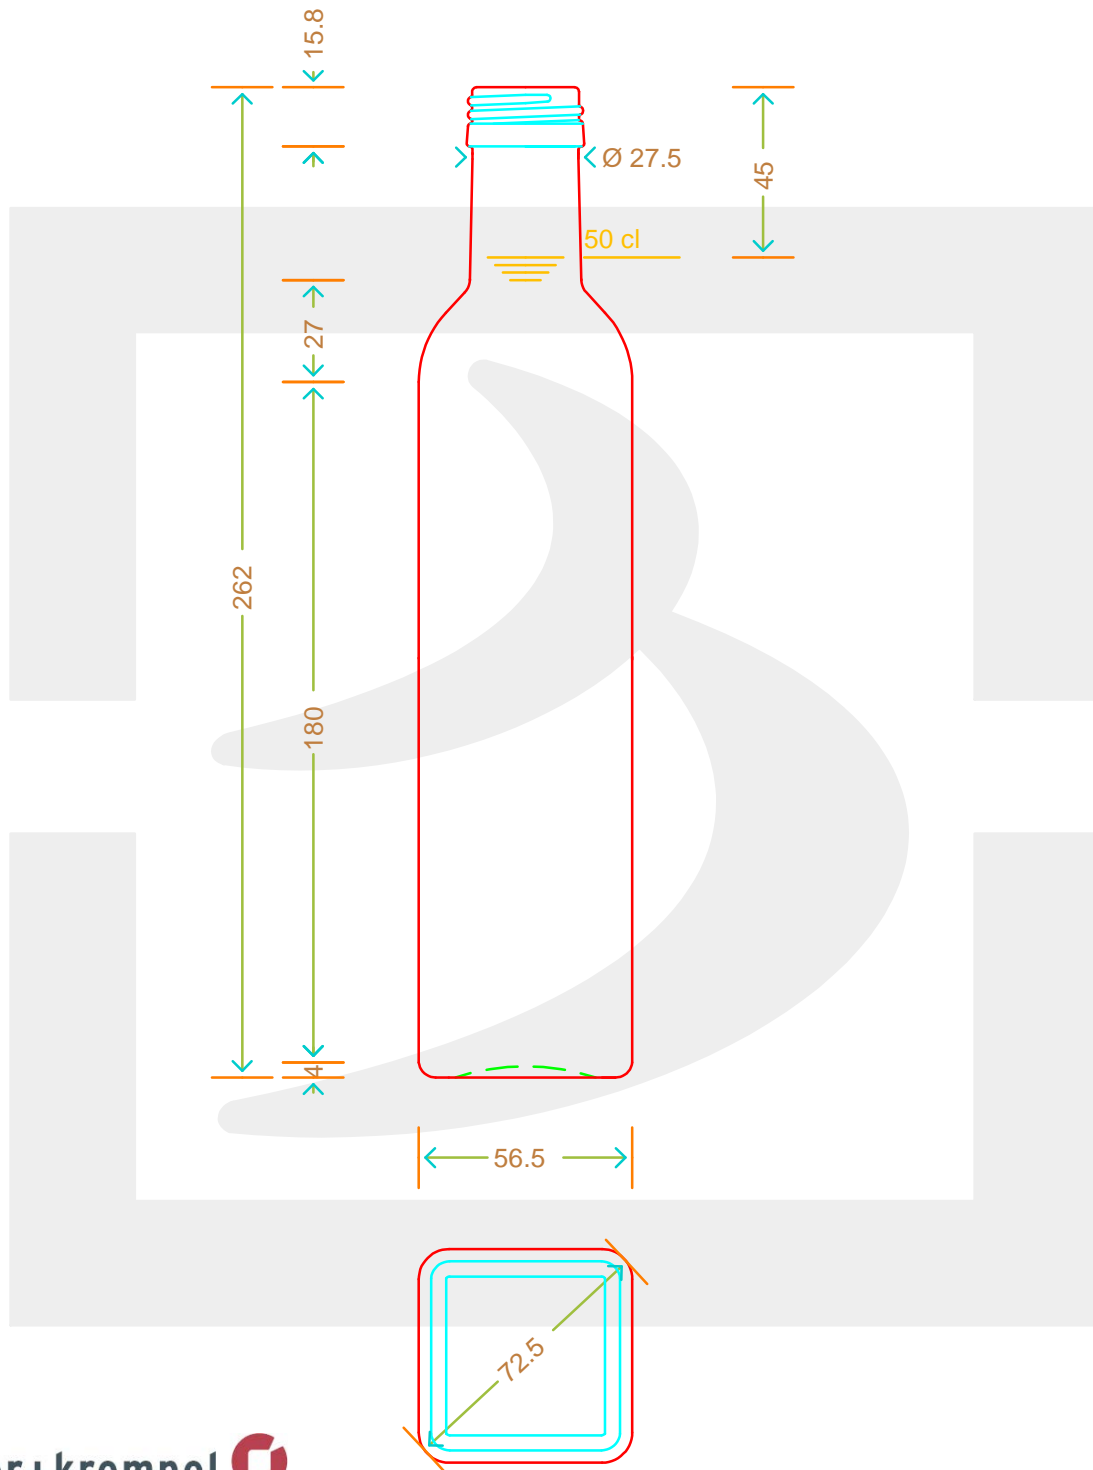

ARTICOLO / ITEM

BOT. MARASCA 500 PG P 31,5X18

Colore : BIANCO
Color : BIANCO

bruni glass
a berlin packaging company

www.brunglass.com

müller+krempel

14.163.02 / 14.810.247

SCALA: 1:2
SCALE:

Capacità R.B. (c.c.): Brimful cap. (c.c.):	517	Peso vetro (gr): Glass weight (gr):	350
Altezza tot (mm): Total height (mm):	262	Bocca: Finish:	PILFER-PROOF
Diametro corpo (mm): Body diameter (mm):	56.5	Min. foro passante (mm): Minimum through bore (mm):	

LE QUOTE SONO ESPRESSE IN mm
DIMENSIONS ARE EXPRESSED IN mm

COD. ARTICOLO / ITEM CODE

18257T1

Data ultimo aggiornamento / Last update: 10/05/2019
Origine / Source: 16457