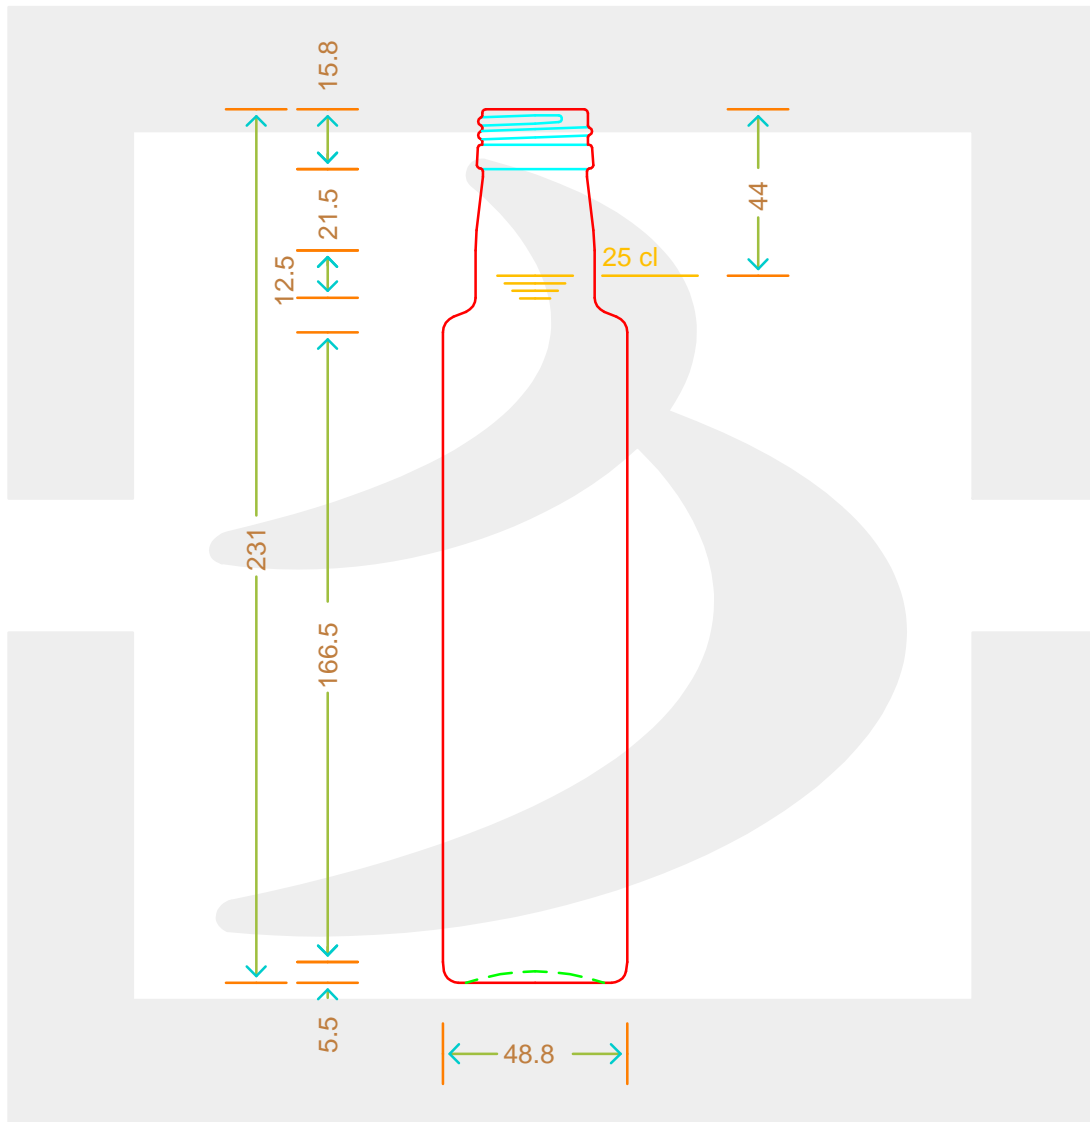

# BOT. DORICA 250 PG P 31,5X18L \*

Colore : BIANCO  
Color : BIANCO

 **bruni glass**  
a **berlin packaging** company

www.bruniglass.com

**müller+krempel** 

14.164.51 / 14.800.053

SCALA: 1:2  
SCALE:

Capacità R.B. (c.c.): Brimful cap. (c.c.):	267	Peso vetro (gr): Glass weight (gr):	240
Altezza tot (mm): Total height (mm):	231	Bocca: Finish:	PILFER-PROOF
Diametro corpo (mm): Body diameter (mm):	48.8	Min. foro passante (mm): Minimum through bore (mm):	

LE QUOTE SONO ESPRESSE IN mm  
DIMENSIONS ARE EXPRESSED IN mm

COD. ARTICOLO / ITEM CODE

**18357T1**

Data ultimo aggiornamento / Last update: 10/05/2019  
Origine / Source: 18357